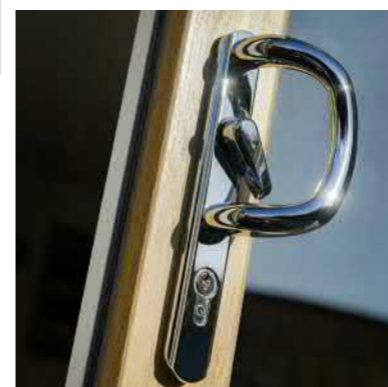

DURABLE HARDWARE

The intelligently designed rolling system we install has been designed to last, offering smooth and simple functionality even after extensive use.