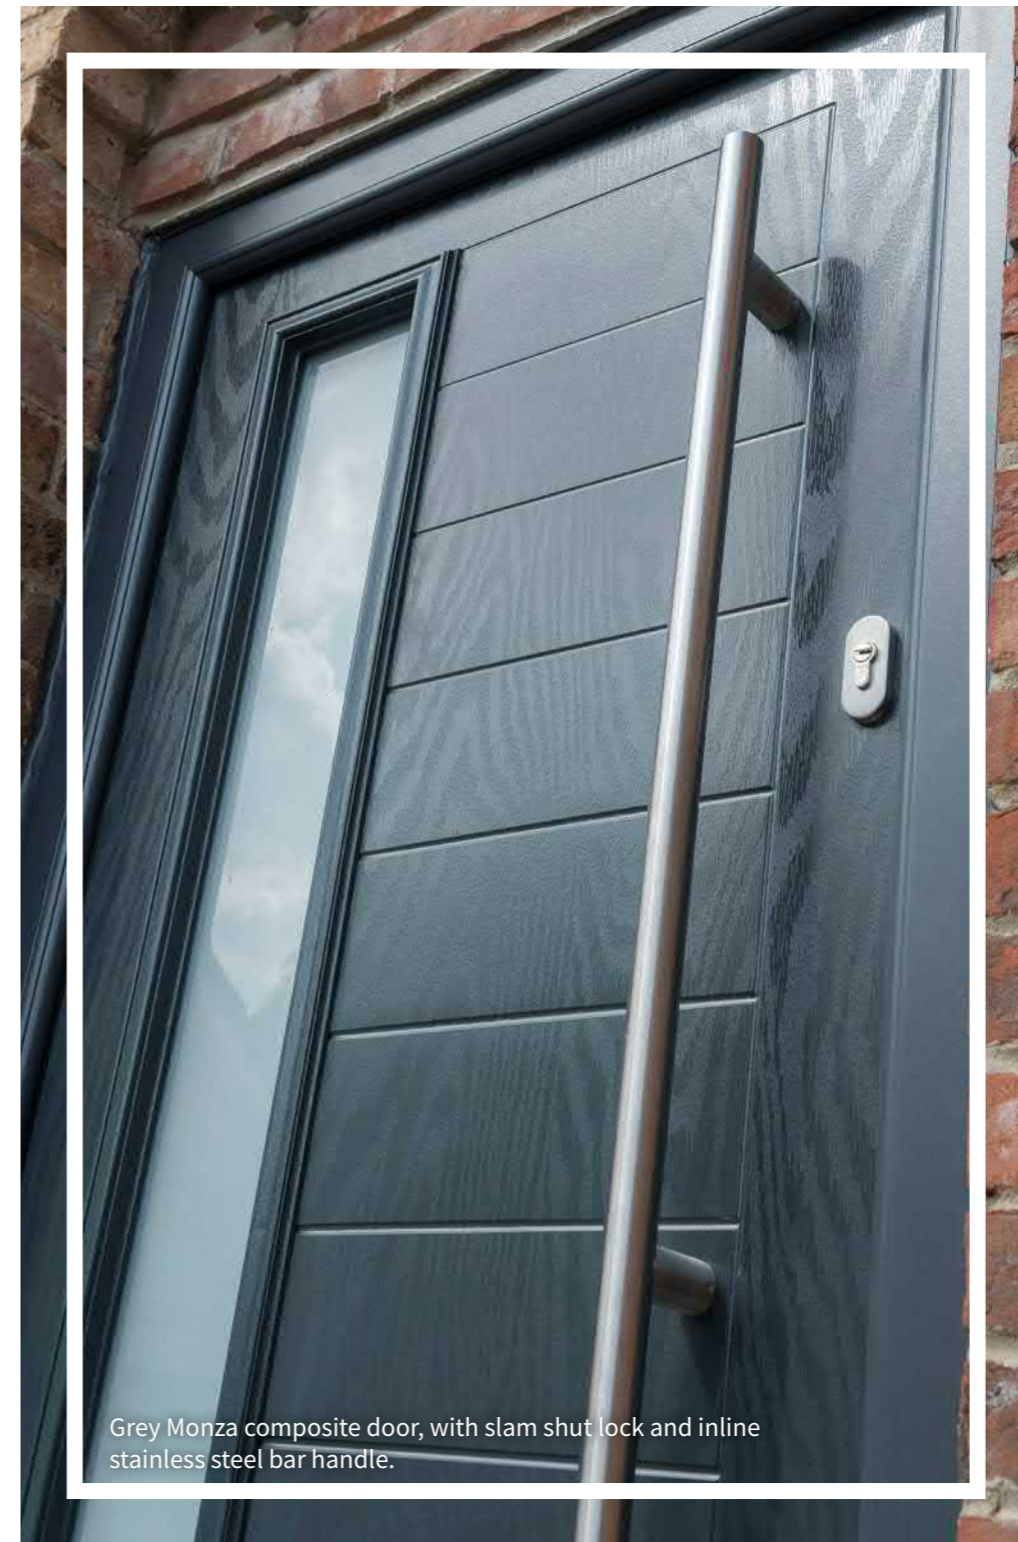

KEY FEATURES

- Sculpted frame inside and out
- Stormproof rebated sash
- High security internal beading
- Multi-point security locking
- Sash tilt inwards from the top
- Sash can be fully opened from the side
- 28mm double glazing
- Low sightline grey gaskets
- Double weather seals
- Thermal chamber reinforcing
- Optional chamfered design
- Optional 40mm triple glazing
- Full range of woodgrain foils
- Full range of decorative glass

TILT & TURN WINDOWS

WHAT IS A TILT & TURN WINDOW?

A window that is specifically designed to maximise the glazing area, enabling larger than normal apertures which can be fully opened inwards to aid in cleaning. As well as the practical features, tilt & turn windows can provide excellent background ventilation when located in the tilt position.