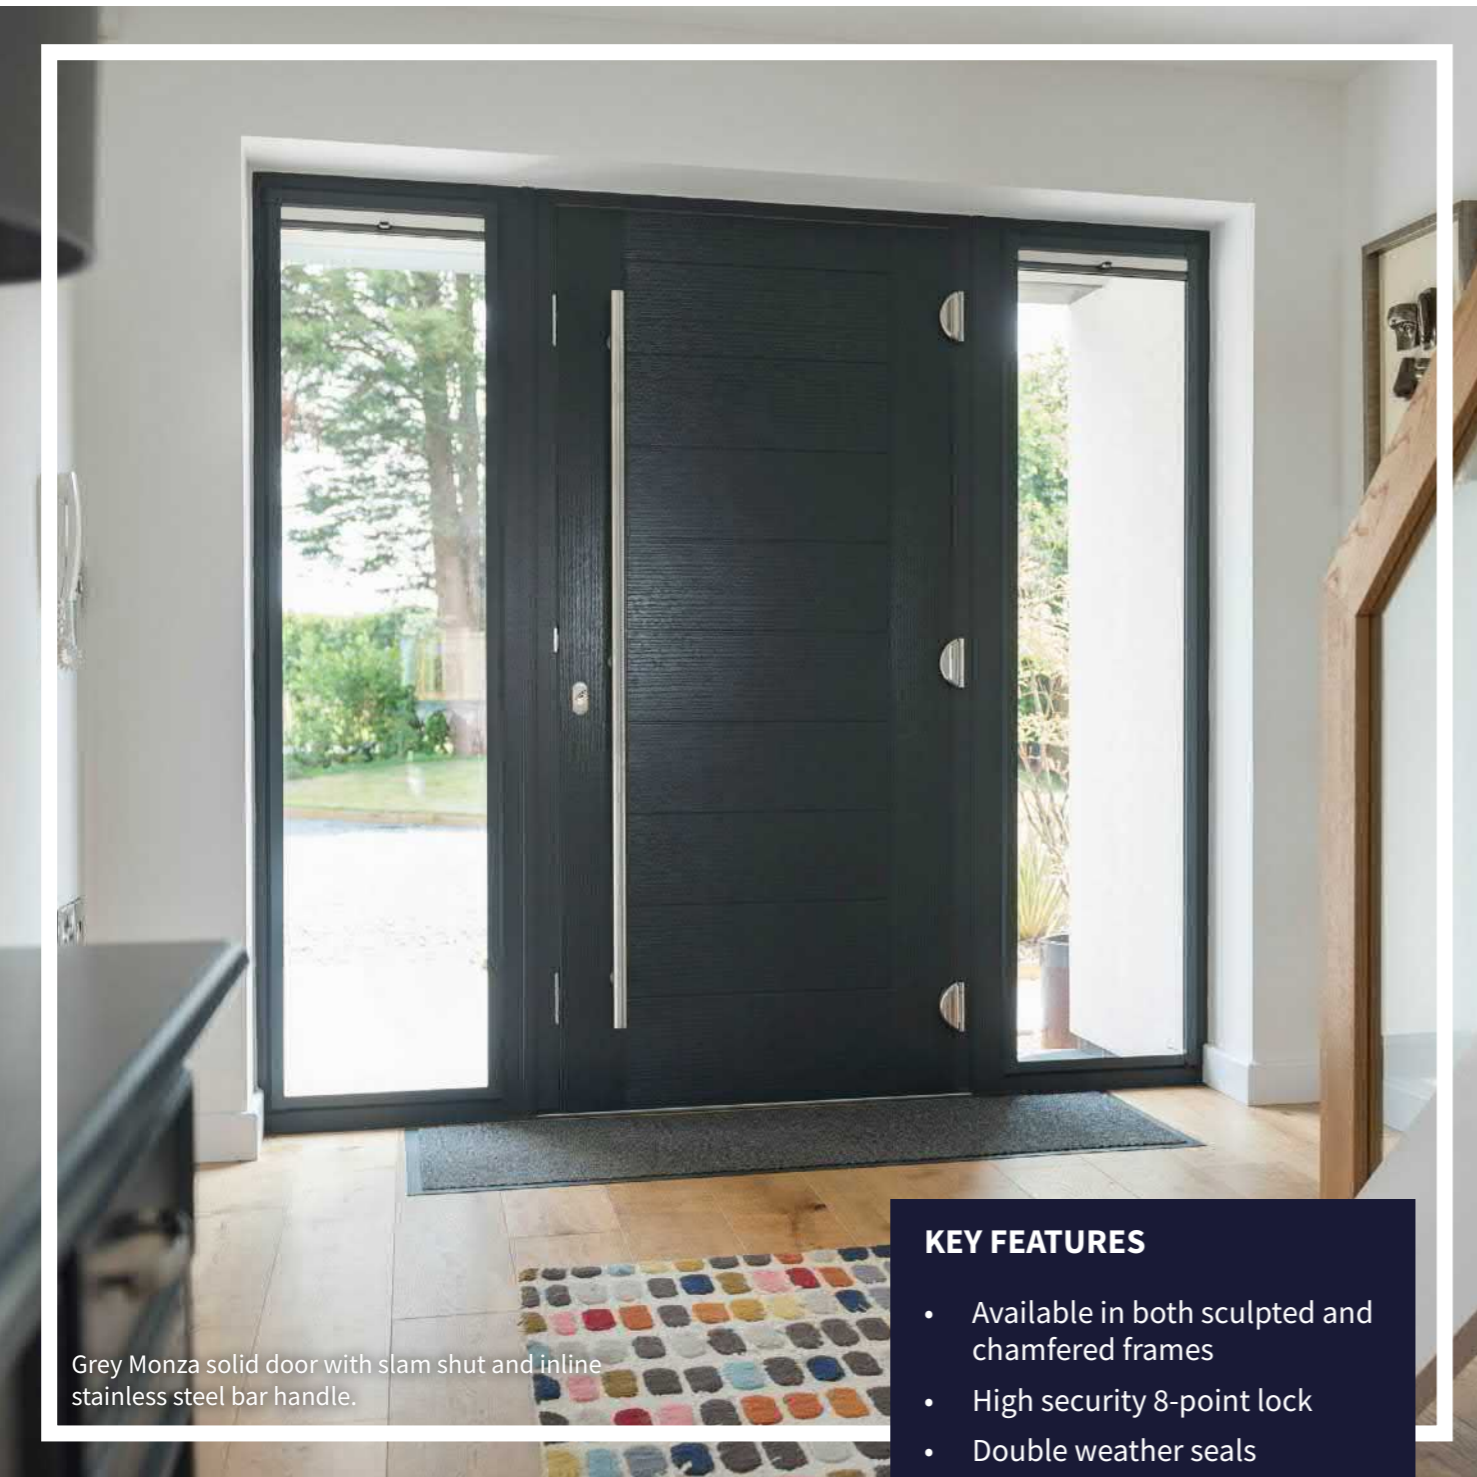

Grey Monza solid door with slam shut and inline stainless steel bar handle.

KEY FEATURES

- Available in both sculpted and chamfered frames
- High security 8-point lock
- Double weather seals
- Optional anti drill, snap & bump cylinder
- Optional slam shut locks, manual and electric
- Wide range of handles and hardware
- Full range of colours available
- Full range of decorative glass

COMPOSITE DOORS

WHAT IS A COMPOSITE DOOR?

Composite doors combine a range of materials, including timber, PVC and glass reinforced plastic (GRP) to produce a door that excels in both performance and design. They are finished with a beautiful woodgrain foil to emulate the appearance of timber.